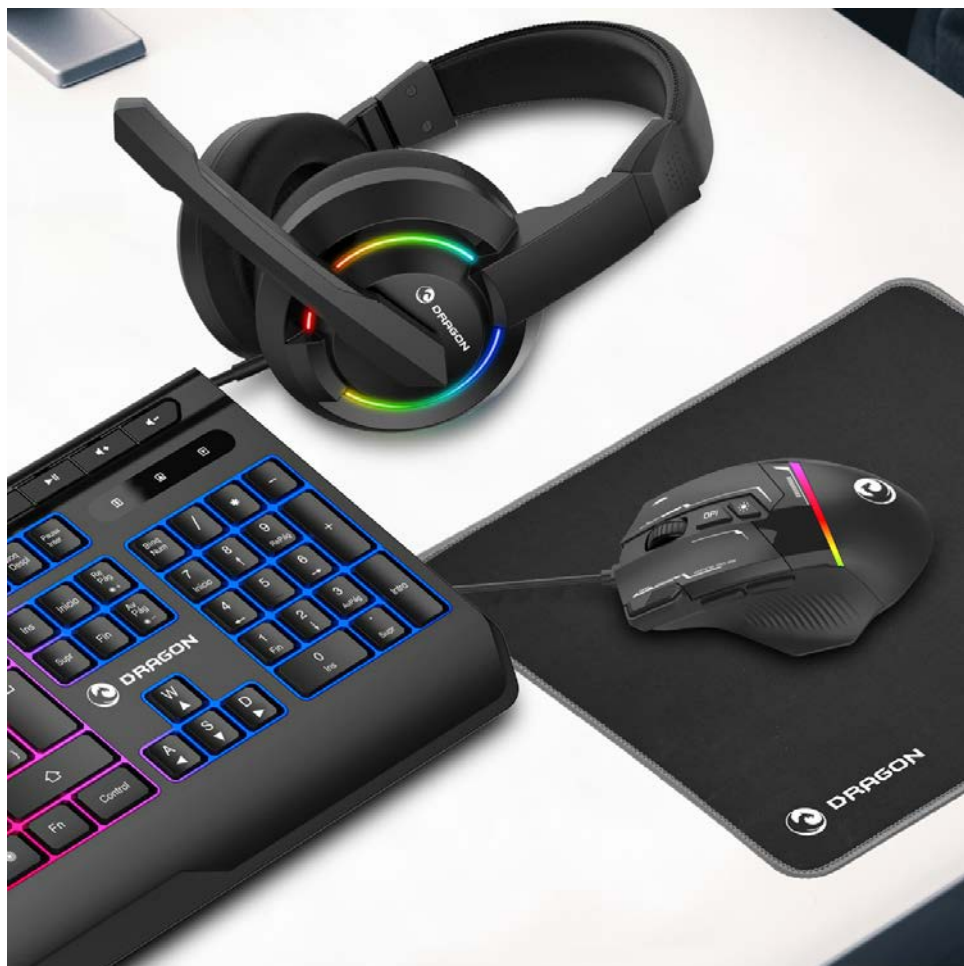

GAMING

Gaming chair Draco

- PVC material finish 0.85 mm
- High consistency foam padding
- 100mm class 4 gas lift
- Adjustable height
- Maximum weight supported of 120 Kg

Gaming Chair Onyx

- Adjustable height 125-135 cm
- Reclinable 90-180°
- Adjustable armrest height and orientation
- Integrated footrest
- Foam filled seat
- Cervical and vertical cushion included
- 5 legs with wheels
- Class 4 gas lift
- Product material PU
- Maximum weight supported 140 kg