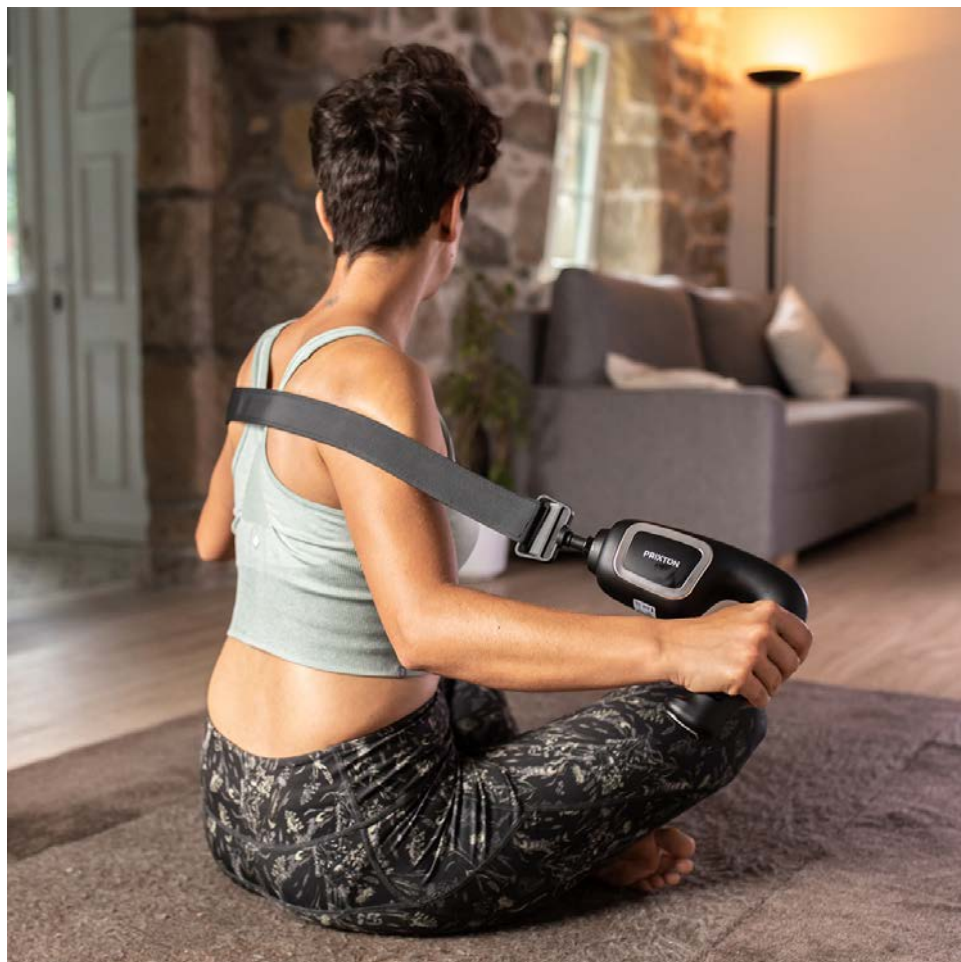

Massage Gun Power Flex

- ·Motor power 24W
- ·Resistance 2800rpm
- ·Speed setting 1-6
- ·1500mAh battery
- ·Charging time 2-3 hours
- ·Autonomy 2-3 hours
- ·Wireless
- ·Includes 7 heads and an elastic band with a handle
- ·Heat function with 3 levels